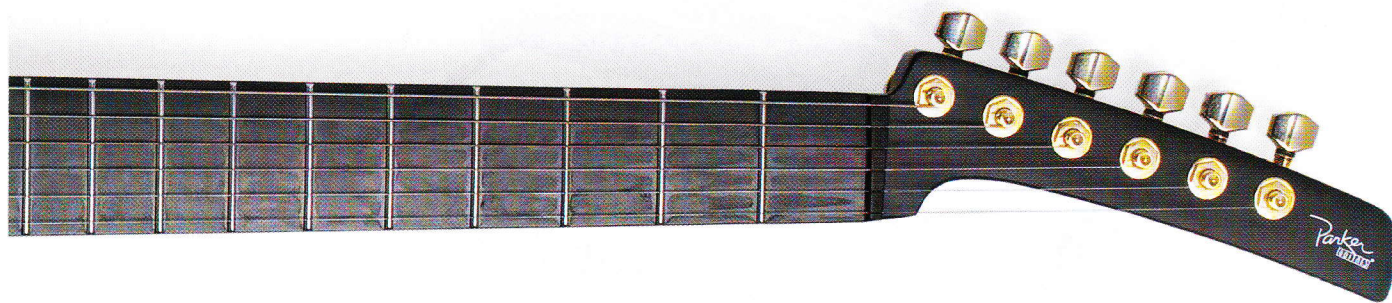

# Hawaiian Punch

The Fly Select Koa Limited Edition by Parker Guitars  
is crafted from rare tropical hardwood.

BY PAUL MEYERS

CORDERO\_STUDIOS/WWW.CORDEROSTUDIOS.COM

**U**NLATCH THE CUSTOM-MADE hard-shell case from Parker Guitars, and a sweet smell overwhelms the olfactory system. Although it may be purely coincidental—created by the protective casing’s glue and finishing materials—the lingering aroma of sugarcane and coffee beans is appropriately evocative of the Hawaiian Islands. The tropical region is the only natural habitat for Koa trees, and Parker has chosen this rare, indigenous hardwood to comprise the body of its latest Fly Select model line.

The honey-colored wood grain is accentuated by its hardware—the bridge, control knobs, toggle switches, and

tuning pegs are all gold plated—and the wide neck design is made of patented glass and carbon-fiber composite material to improve playability and smoothness of the fretboard. Resonating through an active pickup system (a nine-volt battery is required), the magnetic humbuckers provide a clean, warm tone and lengthy sustain—a pleasant surprise for a guitar that only weighs five pounds.